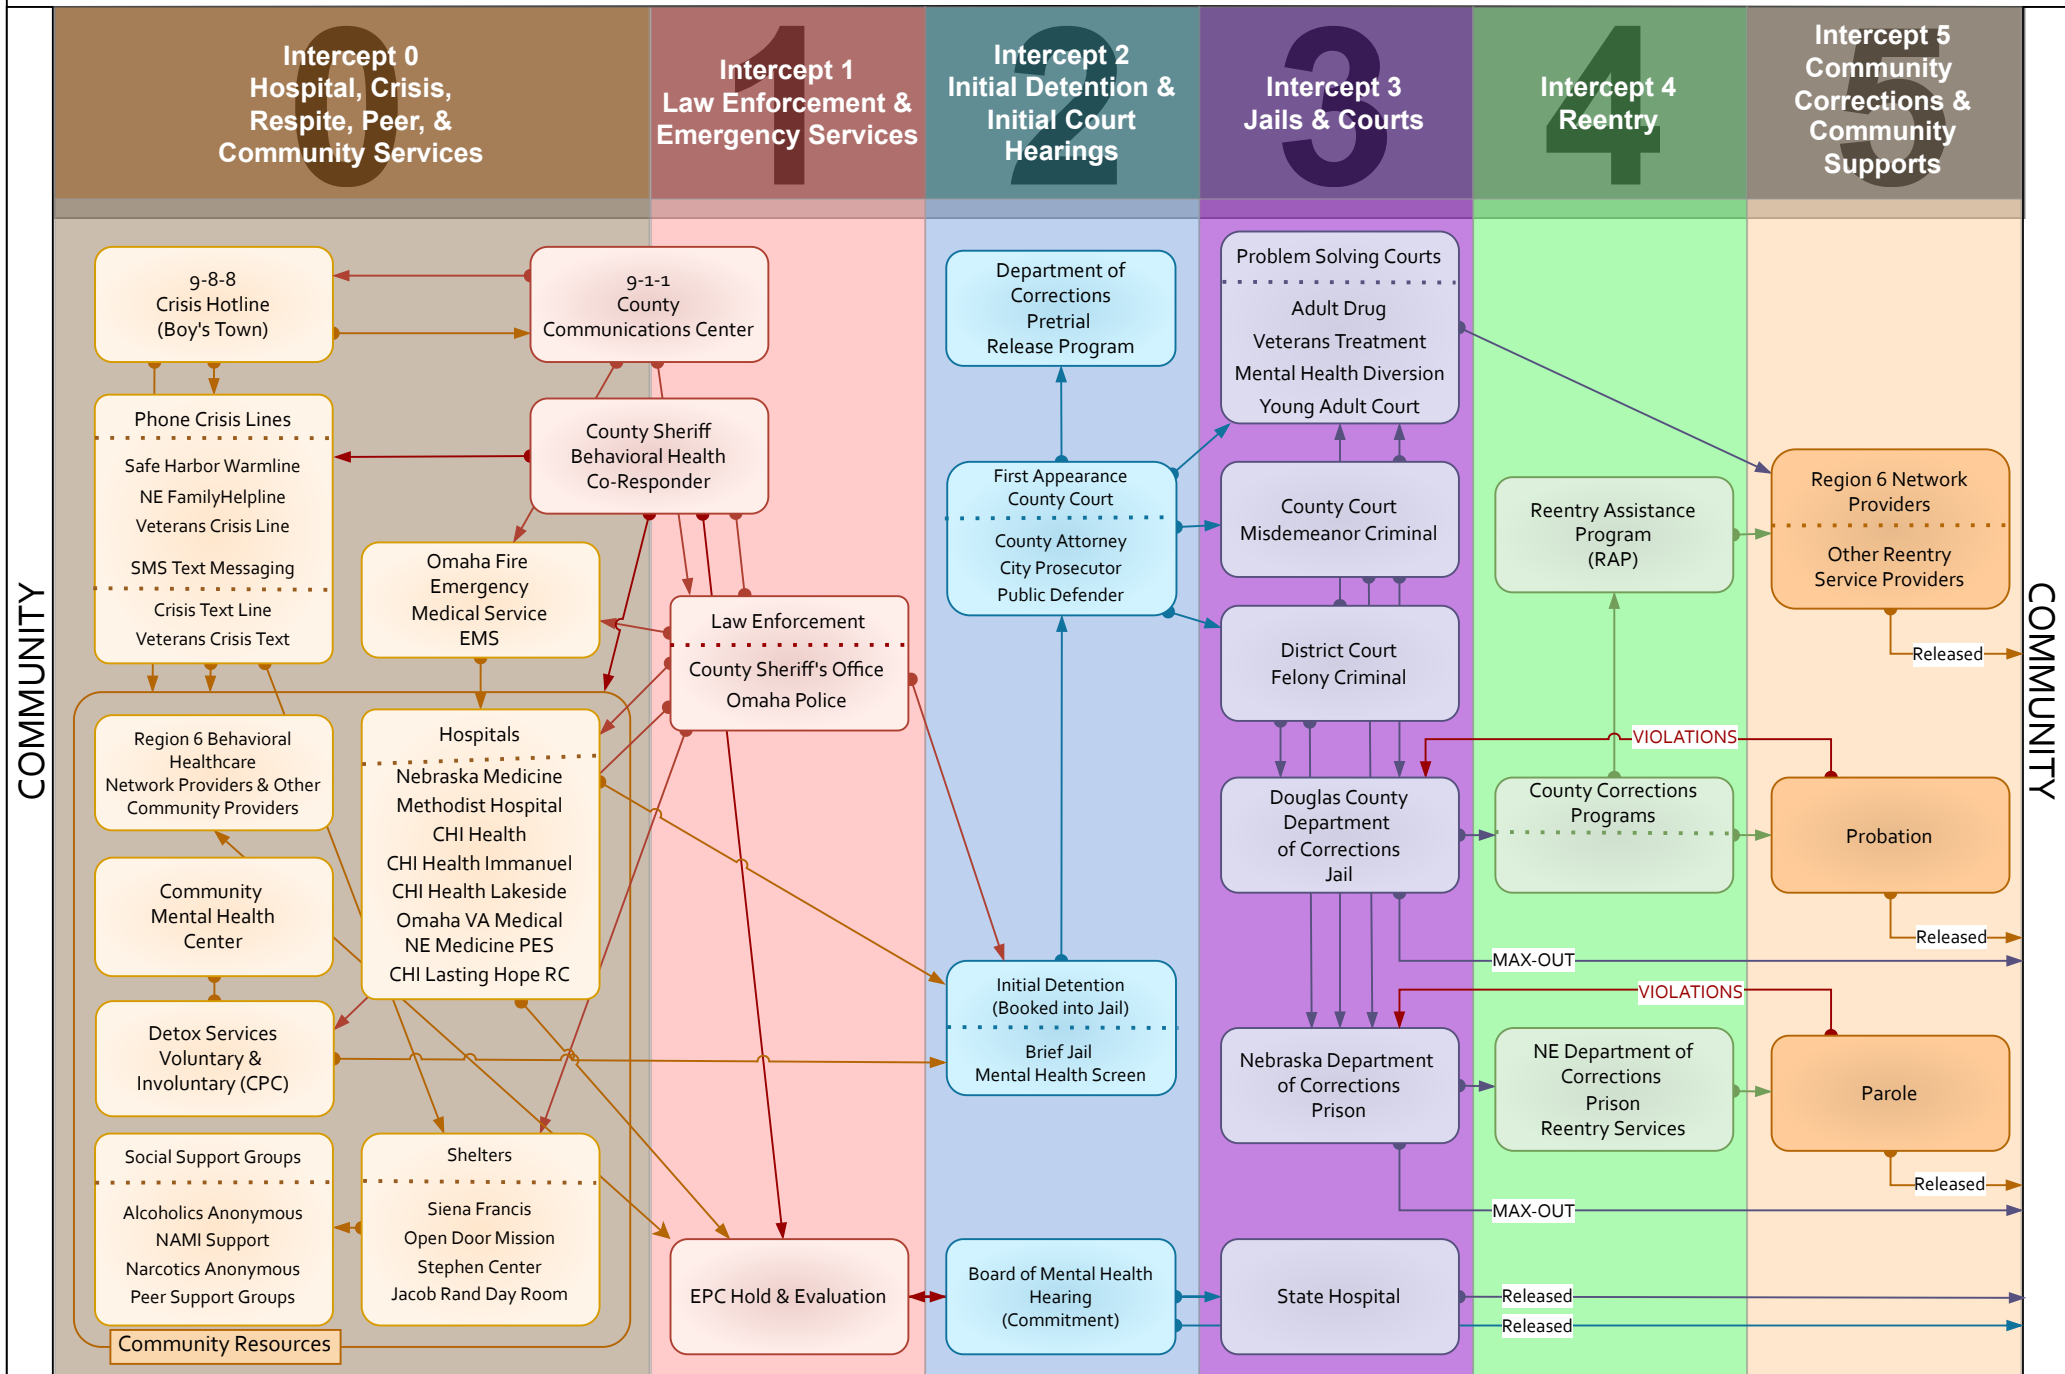

# SEQUENTIAL INTERCEPT MODEL (SIM) MAP | DOUGLAS COUNTY, NE

COMMUNITY

COMMUNITY